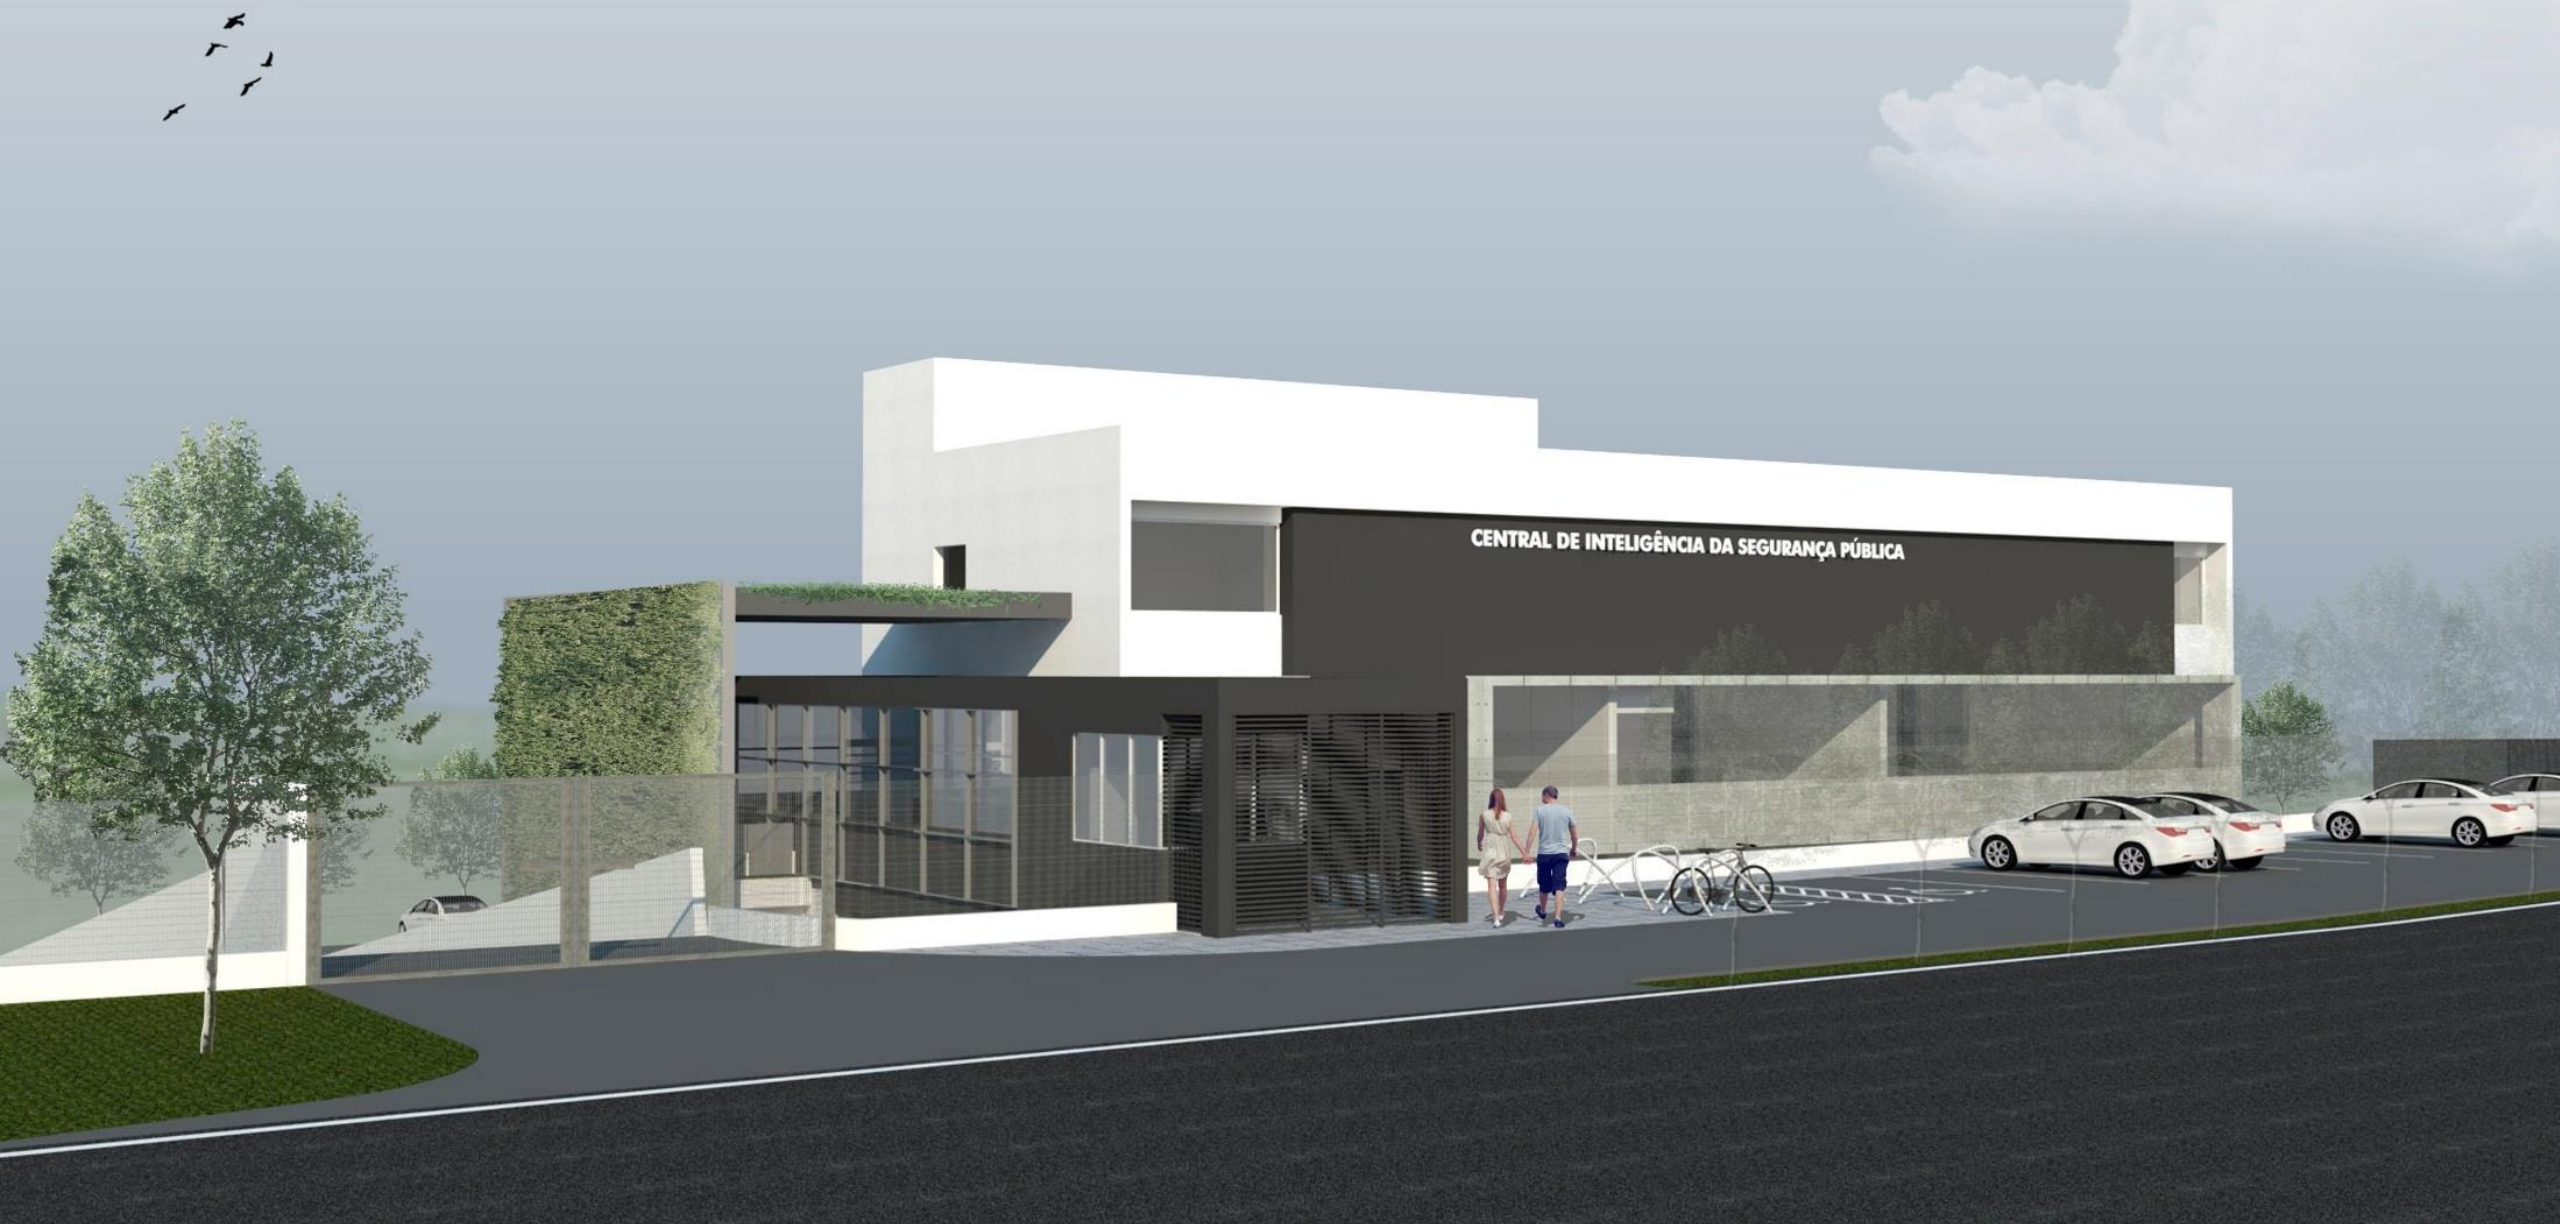

CENTRAL DE INTELIGÊNCIA DA SEGURANÇA PÚBLICA

CENTRAL DE INTELIGÊNCIA DA SEGURANÇA PÚBLICA

An architectural rendering of a modern building with a dark facade and white accents. The building features a large sign on its upper level. In the foreground, there is a paved area with a bicycle rack containing several bicycles, a man walking, and a white car parked. The sky is clear with a few birds flying.